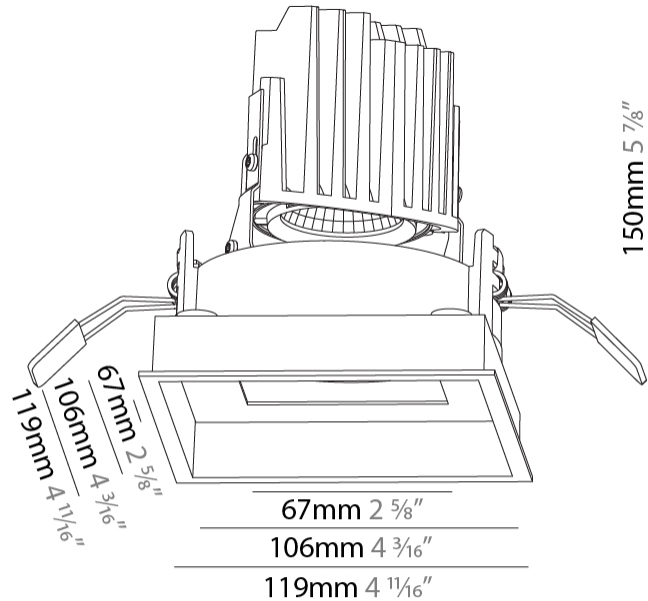

PHYSICAL

Shape: Square
Length (mm): 119
Length (in): 4 ¹¹/₁₆
Width (mm): 119
Width (in): 4 ¹¹/₁₆
Depth (mm): 150
Depth (in): 5 ⁷/₈
Ceiling Thickness (mm): 10 / 12.5 / 15
Ceiling Thickness (in): 3/8 or 1/2 or 9/16
Min. Recessing Depth (mm): 170
Min. Recessing Depth (in): 6 ¹¹/₁₆
Light Distribution: Downlight
Weight (kg): 0.69
Weight (lbs): 1.5
Fixture Finish: SSR / BKV / CWI / CRY / HAB / UFT / ITA / RUA / FTG / MYG / LOD / PUS / FRO / FUP / KIA / POP / BLS / SPG / MEY / GOH / GUM / CHC / COM / ABZ / JAG / OBR / MOS / ROR
Fixture Material: Aluminum Die Cast
Cut-out Measurements: 114mm / 4 1/2" x 114mm / 4 1/2"

ELECTRICAL

Lamp Type: LED (Zhaga Standard)
Input Wattage (W): 16.5
Total Output Wattage (W): 14
Dimming: Tri-Mode (Non-Dimming and Phase Dimming (120Vac only) and 0-10V Dimming)
Driver Included: No
Driver Location: Recessed Housing
Driver Type: Constant Current - Universal
Driver Class: Class 2
Input Voltage (V): 120 - 277
Constant Current (MA): 350

LED

Number of LEDs: 1
Color Temperature (°K): 2700 / 3000 / 3500 / 4000
Max. Delivered Lumen (lm): 940 / 980 / 1029 / 1050
Nominal Lumen (lm): 1386 / 1438 / 1511 / 1542
CRI: >90 CRI
Lamp Life (hrs): 50000

OPTICAL

Reflector: 20 / 40 / 60

RATINGS AND CERTIFICATIONS

Certified By: Certified for North American Standards
IP rating: IP20