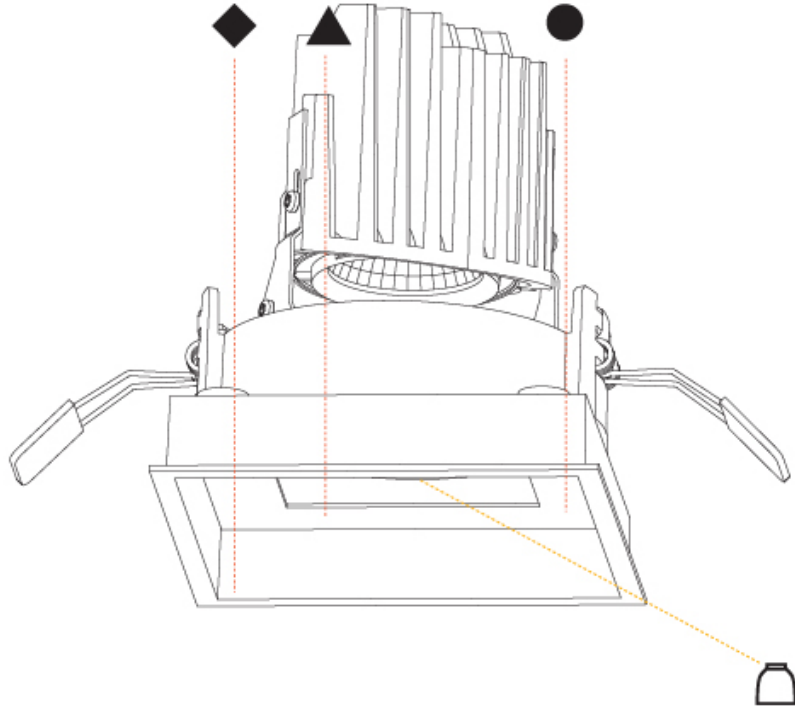

BIONIQ SQUARE DEEP COMFORT RECESSED

A35371-

For Color / Finish Chart & Symbology see Appendix or product page downloadable area.

	27K	35K	30K	40K	°K
Color Temperature	2700K	3500K	3000K	4000K	
Reflector	20	40	60		
	20°	40°	60°		

ORDER-EXAMPLE: **◆ ▲ ● °K ▭**
L3XXXX- 02 02 02 30K 20
Black Black Black 3000K 20°