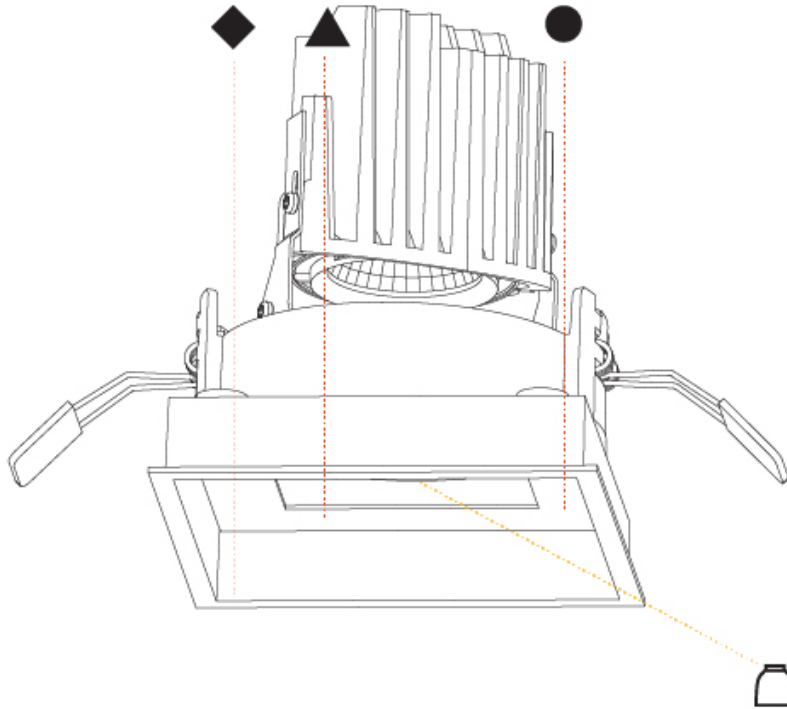

BIONIQ SQUARE DEEP COMFORT RECESSED

A35553-

PROJECT	_____
TYPE	_____
SPECIFIER	_____
QUANTITY	_____
DATE	_____

A