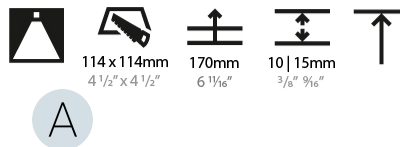

PHYSICAL

Shape: Square
Length (mm): 119
Length (in): 4 ¹¹/₁₆
Width (mm): 119
Width (in): 4 ¹¹/₁₆
Depth (mm): 150
Depth (in): 5 ⁷/₈
Ceiling Thickness (mm): 10 / 12.5 / 15
Ceiling Thickness (in): 3/8 or 1/2 or 9/16
Min. Recessing Depth (mm): 170
Min. Recessing Depth (in): 6 ¹¹/₁₆
Light Distribution: Downlight
Weight (kg): 0.69
Weight (lbs): 1.5
Fixture Finish: SSR / BKV / CWI / CRY / HAB / UFT / ITA / RUA / FTG / MYG / LOD / PUS / FRO / FUP / KIA / POP / BLS / SPG / MEY / GOH / GUM / CHC / COM / ABZ / JAG / OBR / MOS / ROR
Fixture Material: Aluminum Die Cast
Cut-out Measurements: 114mm / 4 1/2" x 114mm / 4 1/2"

ELECTRICAL

Lamp Type: LED (Zhaga Standard)
Input Wattage (W): 16.5
Total Output Wattage (W): 14
Dimming: Tri-Mode (Non-Dimming and Phase Dimming (120Vac only) and 0-10V Dimming)
Driver Included: No
Driver Location: Recessed Housing
Driver Type: Constant Current - Universal
Driver Class: Class 2
Input Voltage (V): 120 - 277
Constant Current (MA): 350

LED

Number of LEDs: 1
Color Temperature (°K): 2700 / 3000 / 3500 / 4000
Max. Delivered Lumen (lm): 940 / 980 / 1029 / 1050
Nominal Lumen (lm): 1386 / 1438 / 1511 / 1542
CRI: >90 CRI
Lamp Life (hrs): 50000

OPTICAL

Reflector: 20 / 40 / 60

RATINGS AND CERTIFICATIONS

Certified By: Certified for North American Standards
IP rating: IP20